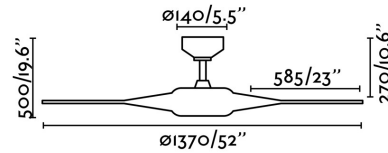

COCO White ceiling fan with DC motor

Ref. 33548

Ceiling fan with light and DC motor ideal for the ventilation of rooms up to 17,6m². Operated by remote control (included) setted up with 6 dimmable speeds 7-10-13-17-24-29W and 66-88-104-115-138-146 rpm. This ceiling fan has winter / summer function. Airflow: 234 m³ min / 8266 CFM.

Specifications

Bulb:	AC SMD LED 20W 3000K 1800Lm
Bulb included:	Yes
Voltage:	230V
Operating Frequency:	50Hz
Material:	Metal and blades from ABS and polycarbonate
Length:	1370 mm
Net Width:	1370 mm
Height:	260 mm
Diameter:	1370 Ø
Net Weight:	7.93 kg
Volume:	0.09986 m ³