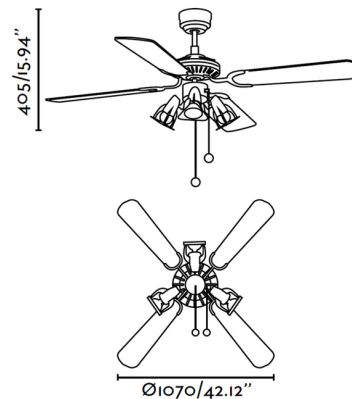

JACA Grey ceiling fan

Ref. 33175

Ceiling fan with light suitable for rooms up to 13m². 3 X E14 R50 40W. Bulb(s) not included. Motor made from metal and blades from wood with a polycarbonate difusser. The color of blades are grey cava, not reversible . Operated by pull chain, setted up with 3 dimmable speeds 120/170/230 rpm which correspond to the following consumptions of 30/40/55w. This ceiling fan has winter / summer function.

Specifications

Bulb:	3 x E14 R50 40W
Bulb included:	No
Voltage:	220-240V
Operating Frequency:	50Hz
IP:	20
Class:	I
Material:	Motor made from metal and blades from wood with a polycarbonate difusser
Recommended bulb:	17451
Description of recommended Bulb:	G45 MATE LED E14 3W 2700K 250Lm
Length:	1070 mm
Net Width:	405 mm
Height:	1070 mm
Diameter:	1070 Ø
Net Weight:	4.60 kg
Volume:	0.01848 m ³