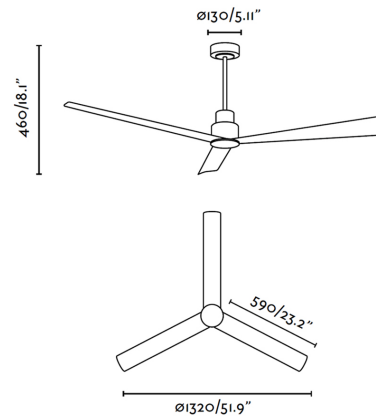

NASSAU Brown ceiling fan with DC motor

Ref. 33478

NASSAU is a ceiling fan with DC motor and 3 blades. It has a minimalistic style. Activated by remote control. This ceiling fan with DC motor has 6 adjustable speeds with a consumption 3-5-9-13-20-33W and 220-186-152-118-84-50 revolutions per minute depending on speed. This fan comes with a reverse function summer-winter, so you can also use it in winter, improving the efficiency of your heating system.

Specifications

Voltage:	220-240V
Operating Frequency:	50/60Hz
IP:	20
Material:	Steel motor and plywood blades
Length:	1320 mm
Net Width:	460 mm
Diameter:	1320 Ø
Net Weight:	3.50 kg

8421776096097