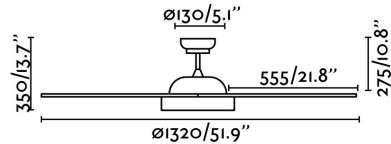

POLARIS LED White ceiling fan with DC motor

Ref. 33346

Ceiling fan with light and DC motor suitable for rooms to 17,6m². Operated by remote control included and setted up with 5 dimmable speeds 86-108-130-145-175 rpm which correspond to the following consumptions of 4-9-16-23-35W. This ceiling fan has winter / summer function and is suitable for inclining room. Airflow: 164,32 m³ min / 5803 CFM

Specifications

Bulb:	LED 18W 1500 Lm 3000K
Bulb included:	No
Transformer:	Driver
Transformer included:	No
Voltage:	220-240V
Operating Frequency:	50/60Hz
Material:	Motor made from steel and ABS blades
Volume:	0.04700 m ³