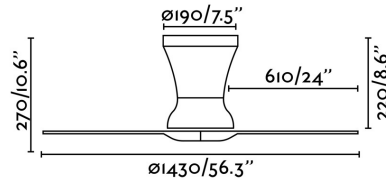

## LAMA Matt nickel ceiling fan

Ref. 33506

Ceiling fan with a modern design. It has two pine wood blades and it is ideal for the ventilation of rooms up to 17,6m<sup>2</sup>. Operated by remote control (included). It has 3 adjustable speed with a 16-27-44W and 84-114-143 revolutions per minute depending on speed. This ceiling fan has reverse function.

### Specifications

<b>Voltage:</b>	230V
<b>Operating Frequency:</b>	50Hz
<b>IP:</b>	20
<b>Class:</b>	I
<b>Material:</b>	Motor made from matt nickel steel and blades from pine wood
<b>Length:</b>	1430 mm
<b>Net Width:</b>	1430 mm
<b>Height:</b>	270 mm
<b>Diameter:</b>	1430 Ø
<b>Net Weight:</b>	5.20 kg
<b>Volume:</b>	0.04698 m <sup>3</sup>