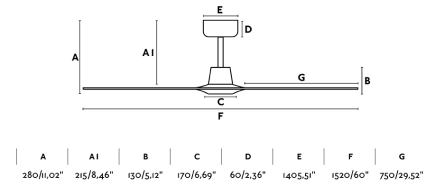

MOREA Light brown ceiling fan with DC motor

Ref. 33519

Ceiling fan with DC motor suitable for rooms from 17m2. Operated by remote control (included). This light brown fan has 5 dimmable speeds 3-7-12-17-38W and 58-105-131-148-195rpm. Airflow: 211,7 m3 min / 7473 CFM. This ceiling fan is suitable for inclining roof.

Specifications

Bulb:	DC MOTOR
Bulb included:	No
Transformer:	
Transformer included:	No
Voltage:	220-240V
IP:	20
Class:	I
Material:	Motor made from steel and blades PMMA
Designer:	
Length:	1520 mm
Height:	280 mm
Diameter:	1520 Ø
Net Weight:	5.45 kg
Volume:	0.06295 m3