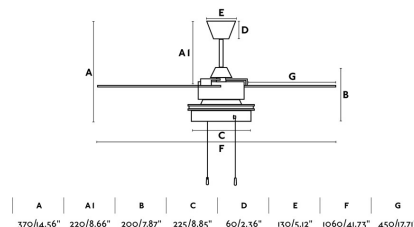

KOMODO Black ceiling fan

Ref. 33723

Ceiling fan without light suitable for rooms from 13m2 to 17,6m2. The color of blades are black and walnut. Operated by chain. This ceiling fan has 3 dimmable speeds with 15-24-46W consumption and 63-191-250 depending on speed. KOMODO comes with a reverse function summer-winter, so you can also use it in winter, improving the efficiency of your heating system. Airflow: 61.46 m3 min / 2833 CFM. Suitable for incling room.

Specifications

Bulb:	2xE14
Bulb included:	Yes
Transformer:	
Transformer included:	Yes
Voltage:	220-240V
IP:	20
Class:	I
Material:	Motor made from steel and blades from PMMA wood
Designer:	
Recommended bulb:	17461
Description of recommended Bulb:	BULB G45 MATT LED E14 4W 2700K
Height:	370 mm
Diameter:	1068 Ø
Net Weight:	5.67 kg
Volume:	0.03491 m3