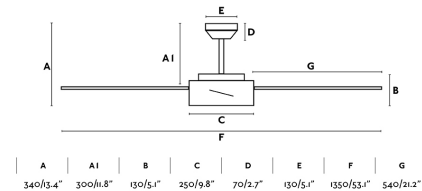

### Specifications

<b>Bulb:</b>	DC LED 20W 3000K 1100Lm
<b>Bulb included:</b>	Yes
<b>Transformer:</b>	Driver
<b>Transformer included:</b>	Yes
<b>Voltage:</b>	220-240V
<b>IP:</b>	20
<b>Class:</b>	I
<b>Material:</b>	Motor made from steel and blades from plywood
<b>Designer:</b>	
<b>Length:</b>	1320 mm
<b>Diameter:</b>	1320 Ø
<b>Volume:</b>	0.04176 m3