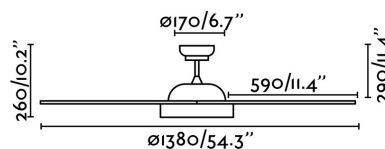

LEYTE LED Brown ceiling fan with DC motor

Ref. 33780

Ceiling fan with dimmer light and DC motor suitable for rooms from 13m² to 17,6m². Operated by remote control with timer (1, 4 and 8 hours) included and setted up with 5 dimmable speeds 6-10-15-23-39W rpm which correspond to the following consumptions of 81-102-122-140-165W. This ceiling fan has winter / summer function and it is suitable for inclining roof. Airflow: 164,32 m³ min / 5803 CFM

Specifications

Bulb:	LED 24W TEMPERATURA COLOR REGULABLE + TEMPORIZADOR
Bulb included:	No
Transformer:	Driver
Transformer included:	No
Operating Frequency:	50Hz
Material:	Motor made from steel, ABS blades and opal glass difusser
Length:	1370 mm
Net Width:	1370 mm
Height:	370 mm
Diameter:	1370 Ø
Net Weight:	8.36 kg
Volume:	0.08168 m ³