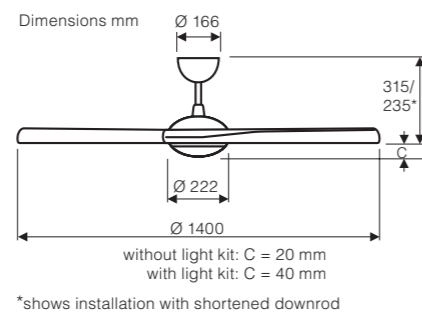

No. of blades	3
Power motor (W)	8,6 - 29
Voltage (V/Hz)	220-240/50
Size Ø (cm/')	140/55
No. of speeds (with R/C)	6
Rev. max. (RPM)	38 - 143
Weight (kg)	6.5

Installation: 2 screws Ø min. 4.5 mm  
separation 85 - 110 mm