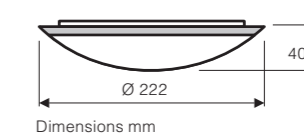

Light kit VIT-LED

Dimensions mm

The luminaire contains built-in LED lamps. Energy class D (Spectrum A to E). The lamps cannot be changed in the luminaire. Replacement LED modules available.