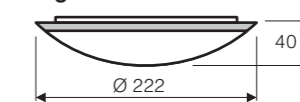

Light kit PR-LED

Dimensions mm