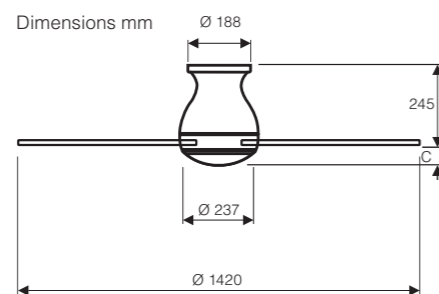

Light kit PR-LED

Dimensions mm

LED Module 138mmWW

The luminaire contains built-in LED lamps. Energy class D (Spectrum A to G). The lamps cannot be changed in the luminaire. Replacement LED modules available.

Lamp	LED
Power (W)	12
CRI	83
Luminous flux (lm)	1,800
Luminous colour (K)	3,000
Beam angle (°)	120
Service life (h)	30,000

Product	Code No.	Housing Finish
Light kit PR-LED BN	3161	Brushed chrome
Light kit PR-LED WE	3160	White

without light kit: C = 41 mm
with light kit: C = 63 mm

No. of blades	3
Power motor (W)	1.1 - 27
Voltage (V/Hz)	100-240/50-60
Size Ø (cm/")	142/56
No. of speeds (with R/C)	6
Rev. max. (RPM)	30 - 180
Weight (kg)	6.2