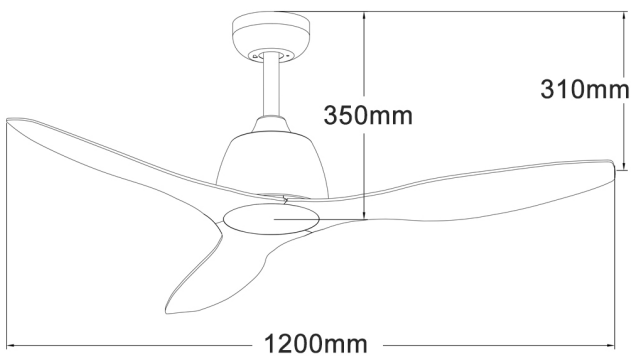

ELITE

Elite 1200mm (48")

FEATURES

- /// 3 year In Home warranty
- /// Remote control included
- /// Fully reversible for summer & winter
- /// Powerful and efficient 50W motor
- /// Electronically factory balanced
- /// blades ABS blades
- /// Remote control adaptable 1200mm
- /// (48") blade diameter Hangsure angle
- /// canopy
- /// 11.5 degree blade pitch

MEF133WW

MEF133MB

DIAGRAMS

	FORWARD/REVERSE			REMOTE CONTROL	MAX AIR FLOW		
	High	Medium	Low		High	Medium	Low
CURRENT	0.16A	0.13A	0.10A	3 Speed 1.5µF 2+3.5µF / 300V	5065CFM	4100CFM	2750CFM
POWER	38W	26W	16W				