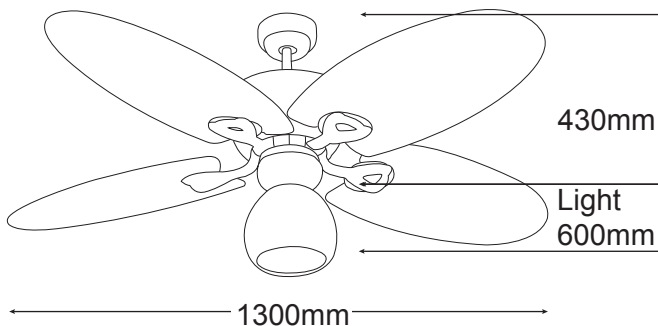

DIAGRAMS

	FORWARD/REVERSE			REMOTE CONTROL	LUMINOUS FLUX	MAX AIR FLOW
	High	Medium	Low			
CURRENT	0.26A	0.18A	0.12A	3 Speed 2 + 3 5µF / 300V	N/A	TBA
POWER	63W	29W	15W