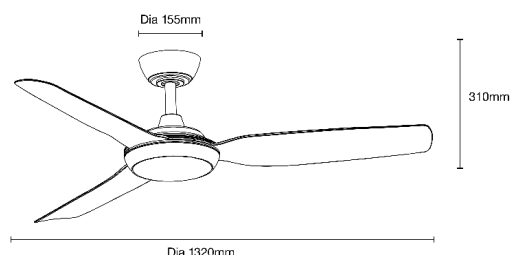

SHIPPING

Model Numbers	Carton Size			Carton Quantity	Carton Gross Weight (Kg)
	H (mm)	W (mm)	L (mm)		
MVDC1243W	315	288	655	1	6.5
MVDC1243M	315	288	655	1	6.5
MVDC1343W	315	288	655	1	6.8
MVDC1343M	315	288	655	1	6.8

DIMENSIONS

1220mm (48") Model

13220mm (52") Model

* Product must be installed by licensed electrician if not warranty will be void.
Specification and imagery subject to change without prior notice. Last updated January 2025.