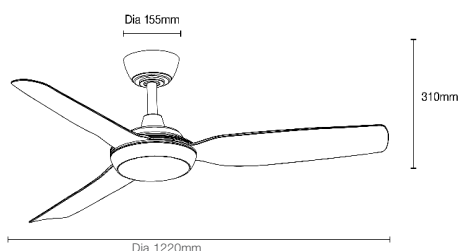

Scan for product information

33W 1220MM (48") / 36W 1320MM (52") SMART DC CEILING FAN 4 ABS BLADES WITH WIFI REMOTE CONTROL + LED LIGHT

SPECIFICATIONS

Model Name	Viper DC 4
Model Numbers	MVDC1243W Matt White MVDC1243M Matt Black MVDC1343W Matt White MVDC1343M Matt Black
Power Wattage / Motor	33W/36W DC
Voltage / Frequency	220-240Va.c. 50-60Hz
Air Movement (m³/hr)	
Maximum RPM	Up to 220 RPM
Airflow Efficiency	Up to 369m³/hr per watt
Speed 6 (Highest)	17,640m³/hr
Speed 5	14,200m³/hr
Speed 4	13,600m³/hr
Speed 3	12,800m³/hr
Speed 2	11,400m³/hr
Speed 1 (Lowest)	8,500m³/hr
Materials / Blade	ABS blade
Number of Blades	4
Blade Pitch	14°
Hangsure Canopy	15°
Lighting Wattage / Type	18W LED
Colour Temperature	2700K to 6000K
Lumens Output	Up to 2120lm
Rated Lifetime	35,000 hours @ Ta25°C
Dimmable	Variable dimming

SHIPPING

Model Numbers	Carton Size			Carton Quantity	Carton Gross Weight (Kg)
	H (mm)	W (mm)	L (mm)		
MVDC1243W	315	288	655	1	6.5
MVDC1243M	315	288	655	1	6.5
MVDC1343W	315	288	655	1	6.8
MVDC1343M	315	288	655	1	6.8

DIMENSIONS

1220mm (48") Model

13220mm (52") Model

* Product must be installed by licensed electrician if not warranty will be void.
Specification and imagery subject to change without prior notice. Last updated January 2025.