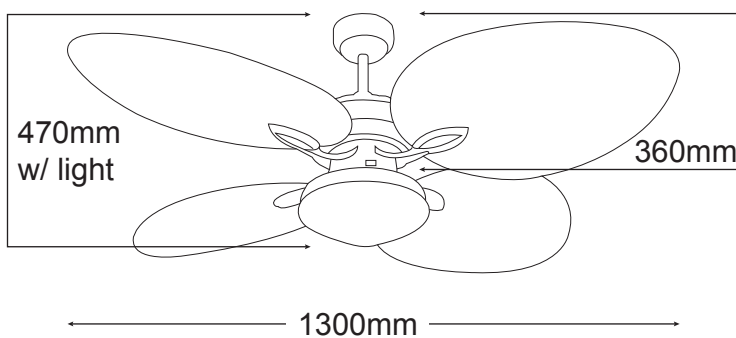

MOF134OB

MOF134OB (w/ MOLKOB)

FEATURES

- /// Full 3 year In Home warranty
- /// High quality Old Bronze finish
- /// 1300mm palm leaf blades
- /// Fully reversible for summer & winter
- /// 3 speed wall control with light switch included
- /// Polycarbonate blades
- /// Pressed Steel body
- /// Remote control
- /// Light adaptable (Light kit MOLKOB)
- /// 12.5 degree blade pitch

DIAGRAMS

	FORWARD/REVERSE			REMOTE CONTROL	LUMINOUS FLUX	MAX AIR FLOW
	High	Medium	Low			
RPM	166	113	80	3 Speed 2 + 3 5µF / 300V	N/A	TBA
CURRENT	0.26A	0.18A	0.12A			
POWER	63W	29W	15W			