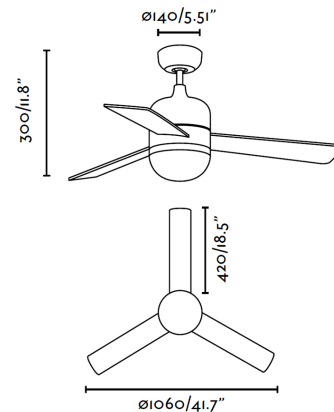

## CEBU White ceiling fan

Ref. 33606

Classically shaped white fan but renewed, ideal for the ventilation of rooms from 13m<sup>2</sup> to 17m<sup>2</sup>. The light source is 2 x E14 40W, not included. Motor built in steel, reversible ABS blades finished in white and maple, and opal glass diffuser. Operated on remote control (included). CEBU offers 3 adjustable speeds with a consumption of 25-38-50W and 90-135-180 revolutions per minute depending on speed. This ceiling fan with light comes with a reverse function, so you can also use it in winter. Airflow: 181,7 m<sup>3</sup> min / 6417 CFM

### Specifications

<b>Bulb:</b>	2 X E14 40W
<b>Bulb included:</b>	No
<b>Voltage:</b>	220-240V
<b>Operating Frequency:</b>	50Hz
<b>IP:</b>	20
<b>Class:</b>	I
<b>Material:</b>	Steel motor, ABS blades and opal glass difusser
<b>Recommended bulb:</b>	17451
<b>Description of recommended Bulb:</b>	G45 MATE LED E14 3W 2700K 250Lm
<b>Length:</b>	1060 mm
<b>Net Width:</b>	300 mm
<b>Diameter:</b>	1060 Ø
<b>Net Weight:</b>	5.30 kg
<b>Volume:</b>	0.02813 m <sup>3</sup>