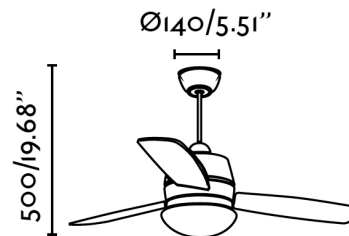

MAUI Chrome ceiling fan

Ref. 33407

Ceiling fan suitable for rooms up to 13m2. Bulb(s) T5 22w 4000K included. Motor made from metal and blades from wood with an opal glass difusser. The color of blades are walnut, no reversibles. Operated by remote control, (included) setted up with 3 dimmable speeds 130-185-208 rpm which correspond to the following consumptions of 16-33-55w. This ceiling fan has winter / summer function.

Specifications

Bulb:	1 x T5 CIRCULAR 22W 4000K
Bulb included:	Yes
Voltage:	220-240V
Operating Frequency:	50Hz
IP:	20
Class:	I
Material:	Motor made from steel and blades from wood with an opal glass difusser
Recommended bulb:	15849
Description of recommended Bulb:	T5 G10Q 22W 2700K 1200Lm CIRCULAR
Length:	1100 mm
Net Width:	500 mm
Height:	1100 mm
Diameter:	1100 Ø
Net Weight:	7.80 kg
Volume:	0.06206 m3