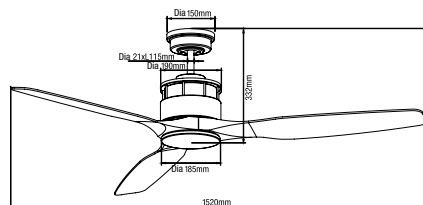

DIMENSIONES