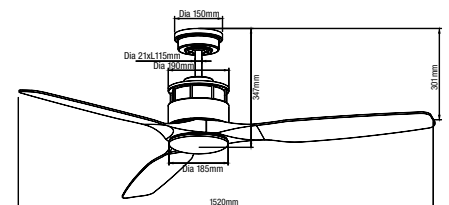

DIMENSIONES