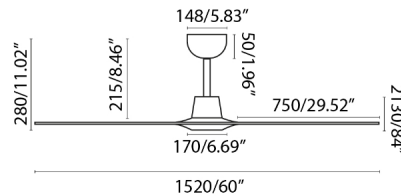

Ceiling fan with DC motor suitable for rooms from 17m². Operated by remote control (included). This light brown fan has 5 dimmable speeds 3 - 7 - 12 - 17 - 38W and 58 - 105 - 131 - 148 - 195rpm. Airflow: 211,7 m³ min / 7473 CFM. This ceiling fan is suitable for inclining roof. Control your fan with WiZ. It works with WIFI 2.4 GHz and it does the same features as a remote control. It is compatible with Alexa, Google assistant & Siri. Remember that it is necessary to add the Smart receiver Ref. 34150 - 05, which is not included.