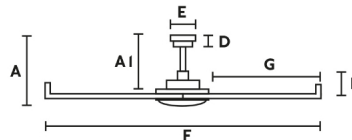

ROTTERDAM is an industrial - sized ceiling fan, ideal for spaces of 39m² or more, such as warehouses, gyms and shopping centres.

A	A1	B	C
455/17.91"	395/15.55"	140/5.51"	300/11.81"
D	E	F	G
65/2.6"	200/7.87"	ø2000/78.7"	850/33.46"

General characteristics

Fixation	Ceiling
Type	I
IP	20
voltage	220V-240V
Hertz	50/60Hz
Fan Power (W)	6-9-16-26-41-61
RPM	48-58-71-84-95-105
Airflow	348m ³ /min
Reverse function	Yes
Engine type	DC
No. of blades	6
Reversible blades	No
Pitched ceiling	Yes
Maximum tilt (°)	10

Material

Body/Structure	Steel
Blade material	Aluminium

Finish

Body/Structure	Matt White
Blade finish	Matt White
Downrod diameter	26mm
Fan memory	Yes
Light kit memory	Yes
Confirmation sound on/off	Yes
Remote control lock on/off	Yes

Lighting characteristics

Light source

Driver

Additional information

Length of the included rods	127-305mm
Optional downrod model	Universal 26mm