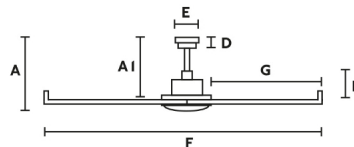

ROTTERDAM is an industrial - sized ceiling fan, ideal for spaces of 39m² or more, such as warehouses, gyms and shopping centres.

A	A1	B	C
475/18.7"	425/16.73"	160/6.3"	300/11.81"
D	E	F	G
65/2.6"	200/7.87"	ø2500/98.4"	1100/43.31"

Material

Body/Structure	Steel
Blade material	Aluminium

Finish

Body/Structure	Matt White
Blade finish	Matt White
Downrod diameter	26mm
Fan memory	Yes
Light kit memory	Yes
Confirmation sound on/off	Yes
Remote control lock on/off	Yes

Lighting characteristics

Light source

Driver

Additional information

Length of the included rods	127-305mm
Optional downrod model	Universal 26mm